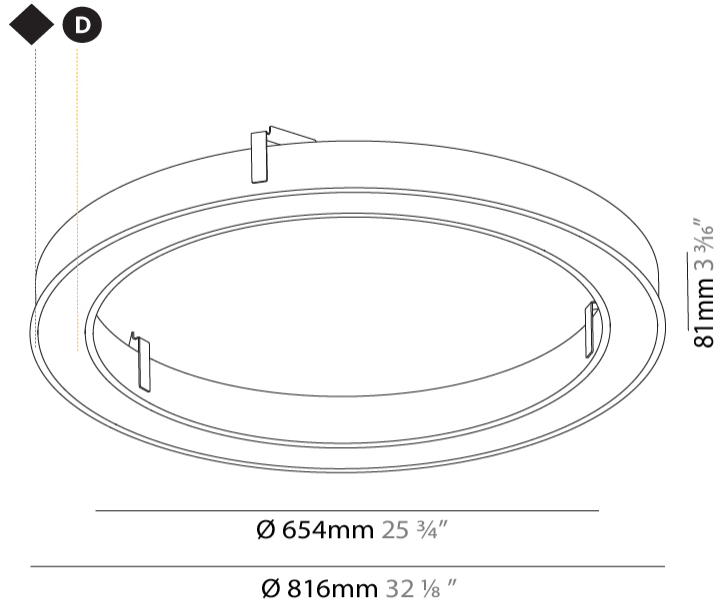

GENERAL

Series: Glorious
Subseries: Glorious Slim
Brand: Prolicht
Division: Architectural
Mounting Type: Recessed
Mounting Location: Ceiling
Subcategory: Ambient

PHYSICAL

Shape: Round
Diameter (mm): 816
Diameter (in): 32 1/8
Height (mm): 81
Height (in): 3 3/16
Min. Recessing Depth (mm): 120
Min. Recessing Depth (in): 4 3/4
Light Distribution: Direct
Weight (kg): 6.755
Weight (lbs): 14.89
Diffuser: PMMA - Opal or Micro-Prism
Fixture Finish: SSR / BKV / CWI / CRY / HAB / LAG / UFT / ITA / RUA / RUR / MIC / FTG / MYG / TWT / LOD / PUS / FRO / FUP / KIA / POP / BLS / SPG / MEY / GOH / GUM / CHC / COM / ABZ / JAG / OBR / MOS / ROR
Fixture Material: Aluminum
Cut-out Measurements: 807mm / 31 3/4" x 663mm / 26 1/8"

ELECTRICAL

Lamp Type: LED (Zhaga Standard)
Input Wattage (W): 56
Total Output Wattage (W): 48
Dimming: Tri-Mode (Non-Dimming and Phase Dimming (120Vac only) and 0-10V Dimming)
Driver Included: Yes
Driver Location: Integrated
Driver Type: Constant Current - Universal
Driver Class: Class 2
Input Voltage (V): 120 - 277
Constant Current (MA): 350

LED

Color Temperature (°K): 3000 / 3500 / 4000
Max. Delivered Lumen (lm): 5450 / 5557 / 5670
CRI: >80 CRI
Efficiency (%): 0.884
Lamp Life (hrs): 50000

OPTICAL

RATINGS AND CERTIFICATIONS

Certified By: Certified for North American Standards
IP rating: IP20

807mm x 663mm
31 3/4" x 26 1/8"

120mm
4 3/4"

10 - 30mm
3/8" - 1 3/16"