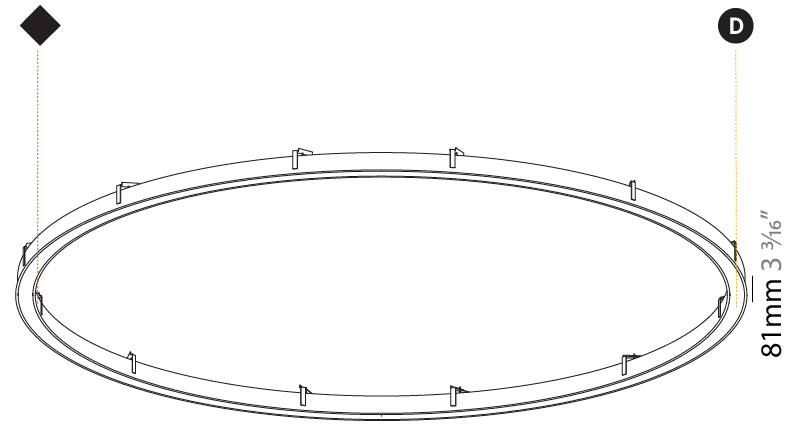

GENERAL

Series: Glorious
Subseries: Glorious Slim
Brand: Prolicht
Division: Architectural
Mounting Type: Recessed
Mounting Location: Ceiling
Subcategory: Ambient

PHYSICAL

Shape: Round
Diameter (mm): 5216
Diameter (in): 205 ³/₈
Height (mm): 81
Height (in): 3 ³/₁₆
Min. Recessing Depth (mm): 120
Min. Recessing Depth (in): 4 ³/₄
Light Distribution: Direct
Weight (kg): 47.924
Weight (lbs): 106.00
Diffuser: [PMMA - Opal or Micro-Prism](#)
Fixture Finish: [SSR / BKV / CWI / CRY / HAB / LAG / UFT / ITA / RUA / RUR / MIC / FTG / MYG / TWT / LOD / PUS / FRO / FUP / KIA / POP / BLS / SPG / MEY / GOH / GUM / CHC / COM / ABZ / JAG / OBR / MOS / ROR](#)
Fixture Material: Aluminum
Cut-out Measurements: 5207mm / 205" x 5063mm / 199 5/16"

ELECTRICAL

Lamp Type: LED (Zhaga Standard)
Input Wattage (W): 392
Total Output Wattage (W): 336
Dimming: [Tri-Mode (Non-Dimming and Phase Dimming (120Vac only) and 0-10V Dimming)](#)
Driver Included: Yes
Driver Location: Integrated
Driver Type: Constant Current - Universal
Driver Class: Class 2
Input Voltage (V): 120 - 277
Constant Current (MA): 350

LED

[Color Temperature (°K): 3000 / 3500 / 4000](#)
Max. Delivered Lumen (lm): 47520 / 48510 / 49500
CRI: >80 CRI
Efficiency (%): 0.884
Lamp Life (hrs): 50000

OPTICAL

RATINGS AND CERTIFICATIONS

Certified By: Certified for North American Standards
IP rating: IP20

Ø 5054mm 199"
Ø 5216mm 205 ³/₈ "