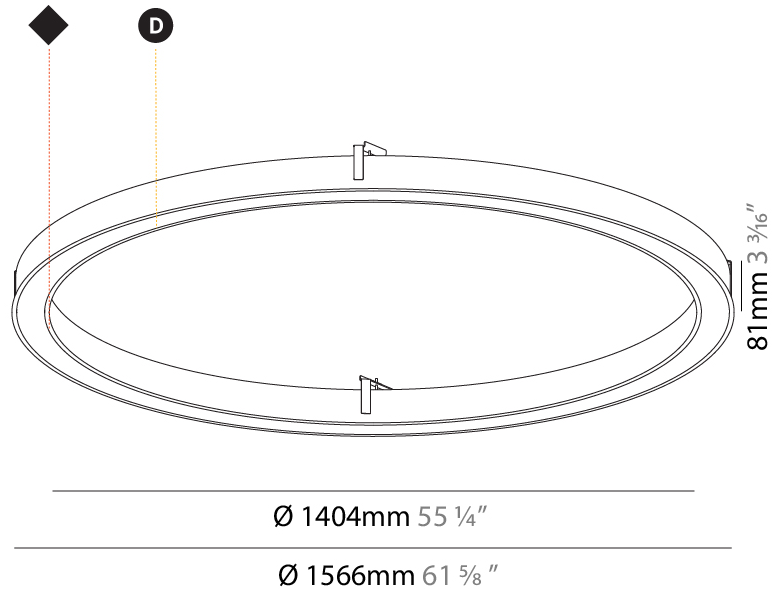

GENERAL

Series: Glorious
Subseries: Glorious Slim
Brand: Prolight
Division: Architectural
Mounting Type: Recessed
Mounting Location: Ceiling
Subcategory: Ambient

PHYSICAL

Shape: Round
Diameter (mm): 1566
Diameter (in): 61 ⁵/₈
Height (mm): 81
Height (in): 3 ³/₁₆
Min. Recessing Depth (mm): 120
Min. Recessing Depth (in): 4 ³/₄
Light Distribution: Direct
Weight (kg): 14.042
Weight (lbs): 30.96
Diffuser: PMMA - Opal or Micro-Prism
Fixture Finish: SSR / BKV / CWI / CRY / HAB / LAG / UFT / ITA / RUA / RUR / MIC / FTG / MYG / TWT / LOD / PUS / FRO / FUP / KIA / POP / BLS / SPG / MEY / GOH / GUM / CHC / COM / ABZ / JAG / OBR / MOS / ROR
Fixture Material: Aluminum

ELECTRICAL

Lamp Type: LED (Zhaga Standard)
Input Wattage (W): 112
Total Output Wattage (W): 96
Dimming: Tri-Mode (Non-Dimming and Phase Dimming (120Vac only) and 0-10V Dimming)
Driver Included: Yes
Driver Location: Integrated
Driver Type: Constant Current - Universal
Driver Class: Class 2
Input Voltage (V): 120 - 277
Constant Current (MA): 350

LED

Color Temperature (°K): 3000 / 3500 / 4000
Max. Delivered Lumen (lm): 13580 / 13857 / 14140
CRI: >80 CRI
Efficiency (%): 0.884
Lamp Life (hrs): 50000

OPTICAL

RATINGS AND CERTIFICATIONS

Certified By: Certified for North American Standards
IP rating: IP20

1557mm x 1413mm
61 ⁵/₁₆" x 55 ⁵/₁₆"

120mm
4 ³/₄"

10 - 30mm
³/₈" - 1 ³/₁₆"