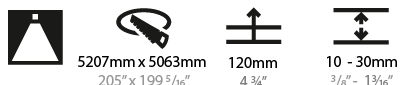

Ø 5054mm 199"
Ø 5216mm 205 ³/₈ "