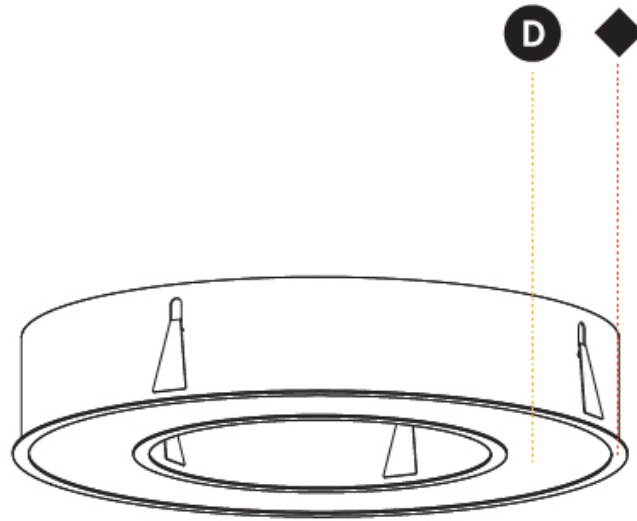

A37500-

PROJECT _____

TYPE _____

SPECIFIER _____

QUANTITY _____

DATE _____