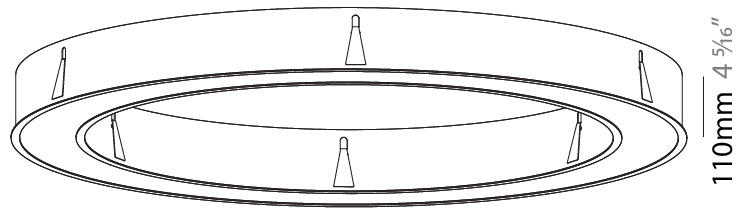

GENERAL

Series: Glorious
Subseries: Glorious
Brand: Prolicht
Division: Architectural
Mounting Type: Recessed
Mounting Location: Ceiling
Subcategory: Ambient

PHYSICAL

Shape: Round
Diameter (mm): 1570
Diameter (in): 61 ¹³/₁₆
Height (mm): 110
Height (in): 4 ⁵/₁₆
Min. Recessing Depth (mm): 120
Min. Recessing Depth (in): 4 ³/₄
Light Distribution: Direct
Weight (kg): 16.624
Weight (lbs): 36.65
Diffuser: PMMA - Opal or Micro-Prism
Fixture Finish: SSR / BKV / CWI / CRY / HAB / LAG / UFT / ITA / RUA / RUR / MIC / FTG / MYG / TWT / LOD / PUS / FRO / FUP / KIA / POP / BLS / SPG / MEY / GOH / GUM / CHC / COM / ABZ / JAG / OBR / MOS / ROR
Fixture Material: Aluminum
Cut-out Measurements: 1560mm / 61 7/16" x 1240mm / 48 13/16"

ELECTRICAL

Lamp Type: LED (Zhaga Standard)
Input Wattage (W): 75
Total Output Wattage (W): 60 / 48 (3500K)
Dimming: Non-Dimming / Phase Dimming (120Vac only) / 0-10V Dimming
Driver Included: Yes
Driver Location: Integrated
Driver Type: Constant Current - 120 / 277Vac
Driver Class: Class 2
Input Voltage (V): 120 - 277
Constant Current (MA): 350 / 700/800 (3500K)

LED

Color Temperature (°K): 3000 / 3500 / 4000
Max. Delivered Lumen (lm): 6920 / 7164 / 7310
CRI: >80 CRI
Efficiency (%): 65
Lamp Life (hrs): 50000

OPTICAL

RATINGS AND CERTIFICATIONS

Certified By: Certified for North American Standards
IP rating: IP20

PROJECT
TYPE
SPECIFIER
QUANTITY
DATE

Ø 1228mm 48 3/8"

Ø 1570mm 61 13/16"

1560mm x 1240mm
61 7/16" x 48 13/16"

120mm
4 3/4"

10 - 15mm
3/8" - 9/16"