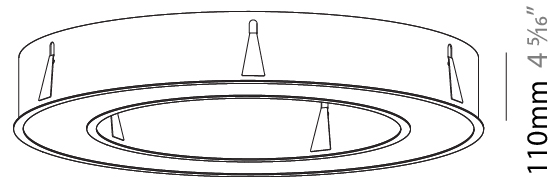

GENERAL

Series: Glorious
Subseries: Glorious
Brand: Prolicht
Division: Architectural
Mounting Type: Recessed
Mounting Location: Ceiling
Subcategory: Ambient

PHYSICAL

Shape: Round
Diameter (mm): 970
Diameter (in): 38 ³/₁₆
Height (mm): 110
Height (in): 4 ⁵/₁₆
Min. Recessing Depth (mm): 120
Min. Recessing Depth (in): 4 ³/₄
Light Distribution: Direct
Weight (kg): 11.164
Weight (lbs): 24.61
Diffuser: PMMA - Opal or Micro-Prism
Fixture Finish: SSR / BKV / CWI / CRY / HAB / LAG / UFT / ITA / RUA / RUR / MIC / FTG / MYG / TWT / LOD / PUS / FRO / FUP / KIA / POP / BLS / SPG / MEY / GOH / GUM / CHC / COM / ABZ / JAG / OBR / MOS / ROR
Fixture Material: Aluminum
Cut-out Measurements: 960mm / 37 13/16" x 640mm / 25 3/16"

ELECTRICAL

Lamp Type: LED (Zhaga Standard)
Input Wattage (W): 45
Total Output Wattage (W): 36 / 28.8 (3500K)
Dimming: 0-10V Dimming / Phase Dimming (120Vac Only)
Driver Included: Yes
Driver Location: Integrated
Driver Type: Constant Current - 120 / 277Vac
Driver Class: Class 2
Input Voltage (V): 120 - 277
Constant Current (MA): 350 / 900 (3500K)

LED

Color Temperature (°K): 3000 / 3500 / 4000
Max. Delivered Lumen (lm): 4150 / 4302 / 4390
CRI: >80 CRI
Efficiency (%): 65
Lamp Life (hrs): 50000

OPTICAL

RATINGS AND CERTIFICATIONS

Certified By: Certified for North American Standards
IP rating: IP20

Ø 628mm 24 3/4"

Ø 970mm 38 3/16 "

960mm x 640mm
37 13/16" x 25 3/16"

120mm
4 3/4"

10 - 15mm
3/8" - 9/16"