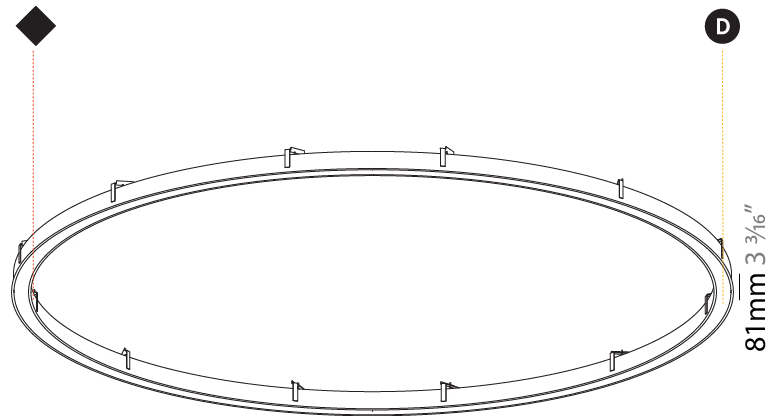

GENERAL

Series: Glorious
Subseries: Glorious Slim
Brand: Prolicht
Division: Architectural
Mounting Type: Recessed
Mounting Location: Ceiling
Subcategory: Ambient

PHYSICAL

Shape: Round
Diameter (mm): 3016
Diameter (in): 118 3/4
Height (mm): 81
Height (in): 3 3/16
Min. Recessing Depth (mm): 120
Min. Recessing Depth (in): 4 3/4
Light Distribution: Direct
Weight (kg): 27.132
Weight (lbs): 59.69
Diffuser: PMMA - Opal or Micro-Prism
Fixture Finish: SSR / BKV / CWI / CRY / HAB / LAG / UFT / ITA / RUA / RUR / MIC / FTG / MYG / TWT / LOD / PUS / FRO / FUP / KIA / POP / BLS / SPG / MEY / GOH / GUM / CHC / COM / ABZ / JAG / OBR / MOS / ROR
Fixture Material: Aluminum
Cut-out Measurements: 3007mm / 118 3/8" x 2863mm / 112 11/16"

ELECTRICAL

Lamp Type: LED (Zhaga Standard)
Input Wattage (W): 224
Total Output Wattage (W): 192
Dimming: Tri-Mode (Non-Dimming and Phase Dimming (120Vac only) and 0-10V Dimming)
Driver Included: Yes
Driver Location: Integrated
Driver Type: Constant Current - Universal
Driver Class: Class 2
Input Voltage (V): 120 - 277
Constant Current (MA): 350

LED

Color Temperature (°K): 3000 / 3500 / 4000
Max. Delivered Lumen (lm): 27160 / 27724 / 28290
CRI: >80 CRI
Efficiency (%): 0.884
Lamp Life (hrs): 50000

OPTICAL

RATINGS AND CERTIFICATIONS

Certified By: Certified for North American Standards
IP rating: IP20

Ø 2854mm 112 3/8"
Ø 3016mm 118 3/4"

3007mm x 2863mm 118 3/8" x 112 11/16"	120mm 4 3/4"	10 - 30mm 3/8" - 1 3/16"