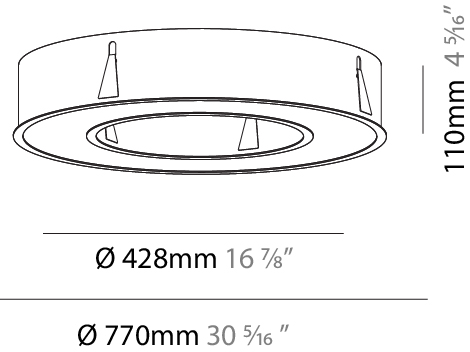

GENERAL

Series: Glorious
Subseries: Glorious
Brand: Prolicht
Division: Architectural
Mounting Type: Recessed
Mounting Location: Ceiling
Subcategory: Ambient

PHYSICAL

Shape: Round
Diameter (mm): 770
Diameter (in): 30 ⁵/₁₆
Height (mm): 110
Height (in): 4 ⁵/₁₆
Min. Recessing Depth (mm): 120
Min. Recessing Depth (in): 4 ³/₄
Light Distribution: Direct
Weight (kg): 9.285
Weight (lbs): 20.47
Diffuser: PMMA - Opal or Micro-Prism
Fixture Finish: SSR / BKV / CWI / CRY / HAB / LAG / UFT / ITA / RUA / RUR / MIC / FTG / MYG / TWT / LOD / PUS / FRO / FUP / KIA / POP / BLS / SPG / MEY / GOH / GUM / CHC / COM / ABZ / JAG / OBR / MOS / ROR
Fixture Material: Aluminum
Cut-out Measurements: 760mm / 29 15/16" x 440mm / 17 5/16"

ELECTRICAL

Lamp Type: LED (Zhaga Standard)
Input Wattage (W): 30
Total Output Wattage (W): 24 / 19.2 (3500K)
Dimming: Non-Dimming / Phase Dimming (120Vac only) / 0-10V Dimming
Driver Included: Yes
Driver Location: Integrated
Driver Type: Constant Current - 120 / 277Vac
Driver Class: Class 2
Input Voltage (V): 120 - 277
Constant Current (MA): 350 / 600 (3500K)

LED

Color Temperature (°K): 3000 / 3500 / 4000
Max. Delivered Lumen (lm): 2770 / 2862 / 2920
CRI: >80 CRI
Efficiency (%): 65
Lamp Life (hrs): 50000

OPTICAL

RATINGS AND CERTIFICATIONS

Certified By: Certified for North American Standards
IP rating: IP20

760mm x 440mm
29 ¹⁵/₁₆" x 17 ⁵/₁₆"

120mm
4 ³/₄"

10 - 15mm
³/₈" - ⁹/₁₆"