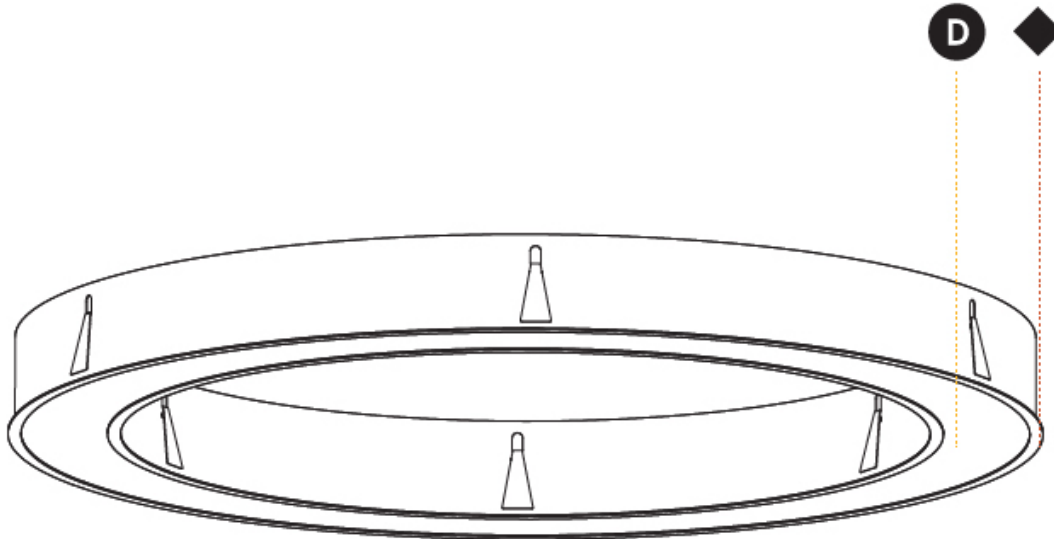

PROJECT
TYPE
SPECIFIER
QUANTITY
DATE

Ø 1228mm 48 3/8"

Ø 1570mm 61 13/16"

1560mm x 1240mm
61 7/16" x 48 13/16"

120mm
4 3/4"

10 - 15mm
3/8" - 9/16"

A37502-

PROJECT	_____
TYPE	_____
SPECIFIER	_____
QUANTITY	_____
DATE	_____